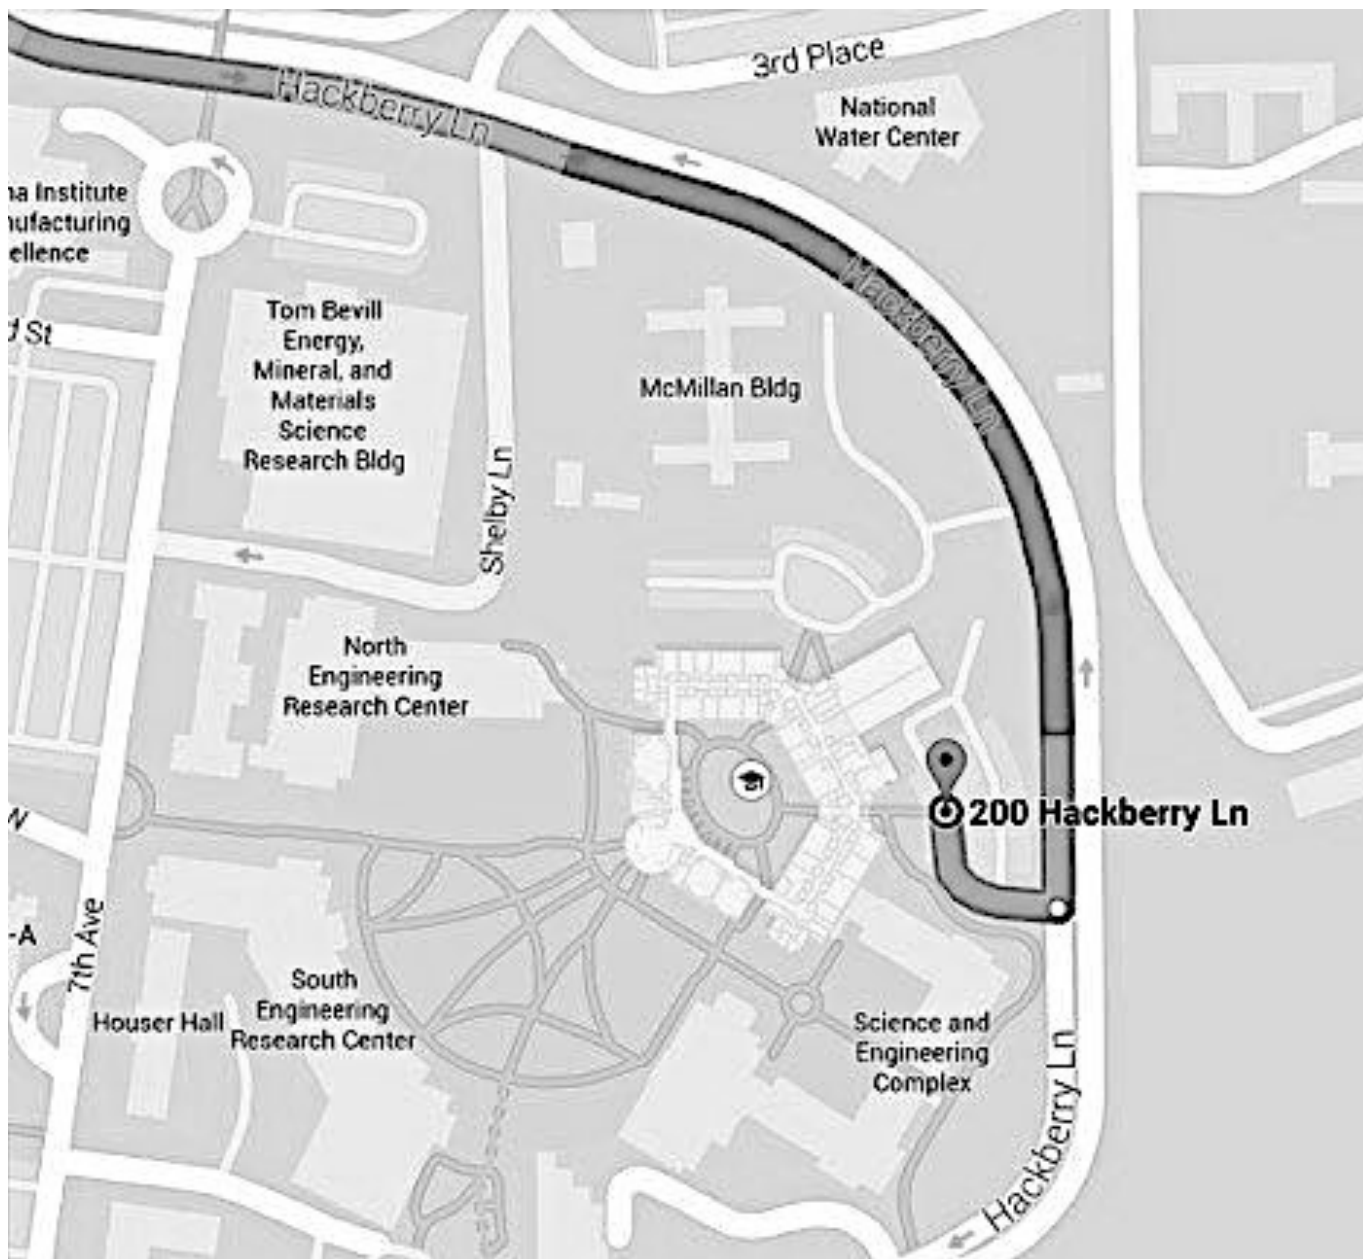

Traditional Latin Mass

Sunday, November 23rd, 5 p.m. (Confessions 4:15 p.m.)

DIRECTIONS TO SHELBY HALL, ROOM 1093:

Driving Directions to Shelby Hall:

From I 20/59

1. Take Exit 73 from I 20 W/ I 59 S (McFarland Blvd)
2. Continue north on McFarland until the Jack Warner Pkwy exit (~3.5 miles)
3. Take the Jack Warner exit, merge going West (keep right)
4. Turn on to Hackberry Lane
5. Continue on Hackberry (past one stop sign, then swings left at the first light)
6. Shelby Hall is on the right after about half a mile

From US 82 (Northwest/Mississippi)

1. Take the Jack Warner Pkwy exit, merge going West (keep right).
2. Follow directions above from Jack Warner Pkwy

PARKING LOT (free/open parking on Sundays):

Park directly behind Shelby Hall (the pentagon building).

2. After the arch, follow the sidewalks, taking the first two rights (there are signs pointing to Shelby Hall).
3. There will be another archway, leading to a courtyard-like area. Go under this arch.

4. Turn left after passing through the archway, and enter these white doors!